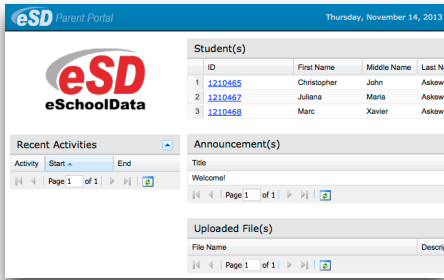

Simplified Access to Your Children's Academic Information: Updates to the eSD® Parent and Student Portals

Keeping up to date about what's going on with your children's progress at school just got a little easier thanks to an update to the eSchoolData Parent and Student Portals. The eSchoolData Parent and Student Portals have been enhanced with a new look & feel, and a few new convenience features for parents.